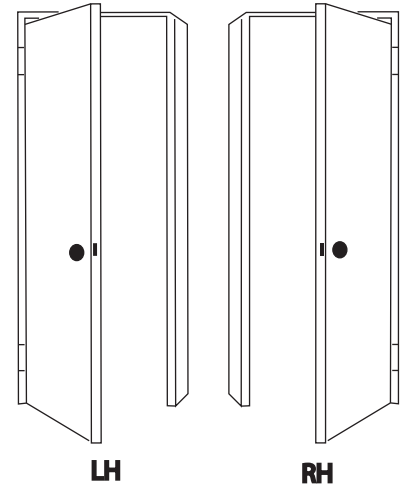

**Built-Up Interior Prehung Units**

**STANDARD UNIT INCLUDES:**

- Jamb with stop applied
- 1 Pair 3-1/2 x 3-1/2 dull brass hinges
- Bored for lock
- Prepared for strike
- Paired units include flat astragal
- Unit is complete and assembled
- Presized to 6/7 - 1/8
- Door prefit and hung

**ADDITIONAL AVAILABLE OPTIONS**

<b>FINGER JOINT JAMB (Base unit configurations)</b>	<b>SINGLE</b>	<b>PAIRED</b>
3-1/2 Finger-Joint Pine		
4-9/16 Finger-Joint Pine		
4-3/4 Finger-Joint Pine		
5-1/4 Finger-Joint Pine		
7-1/4 Finger-Joint Pine		
<b>VENEERED FIR JAMB (Base unit configurations)</b>		
4-9/16 Veneered Fir		
4-3/4 Veneered Fir		
5-1/4 Veneered Fir		
7-1/4 Veneered Fir		
<b>OPTIONS - ADD TO BASE PRICE</b>		
<b>Jamb</b>		
Odd width Jamb to 7-1/4 (next larger size and add)		
<b>Hinges - 1/4 Radius</b>		
# 1748 - 3-1/2 x 3-1/2 US-26D Dull Chrome Finish		
# 1279- 3-1/2 x 3-1/2 US-10B Antique Bronze Finish		
# 1279- 3-1/2 x 3-1/2 US-3 Brass Finish		
# 1279- 3-1/2 x 3-1/2 US-26 Chrome Finish		
# 1279- 3-1/2 x 3-1/2 US-15 Satin Nickel		
# 1279- 3-1/2 x 3-1/2 US-15A Pewter		
<b>Other</b>		
8/0 High Units (includes 2 pair hinges)		
Flush Bolts installed Head and Foot		
Third Hinge on 6/8 - 1-3/8		
Odd Height Under 6/8		
Odd Heights under 8/0 add to 8/0 price		
Apply Flat Astragal		
1-3/4 Doors hung on Interior jamb - includes 3rd Hinge		
Kerf Jamb for Bullnose (both sides)		
Door Odd Height must be added also		
Total Option Charges		